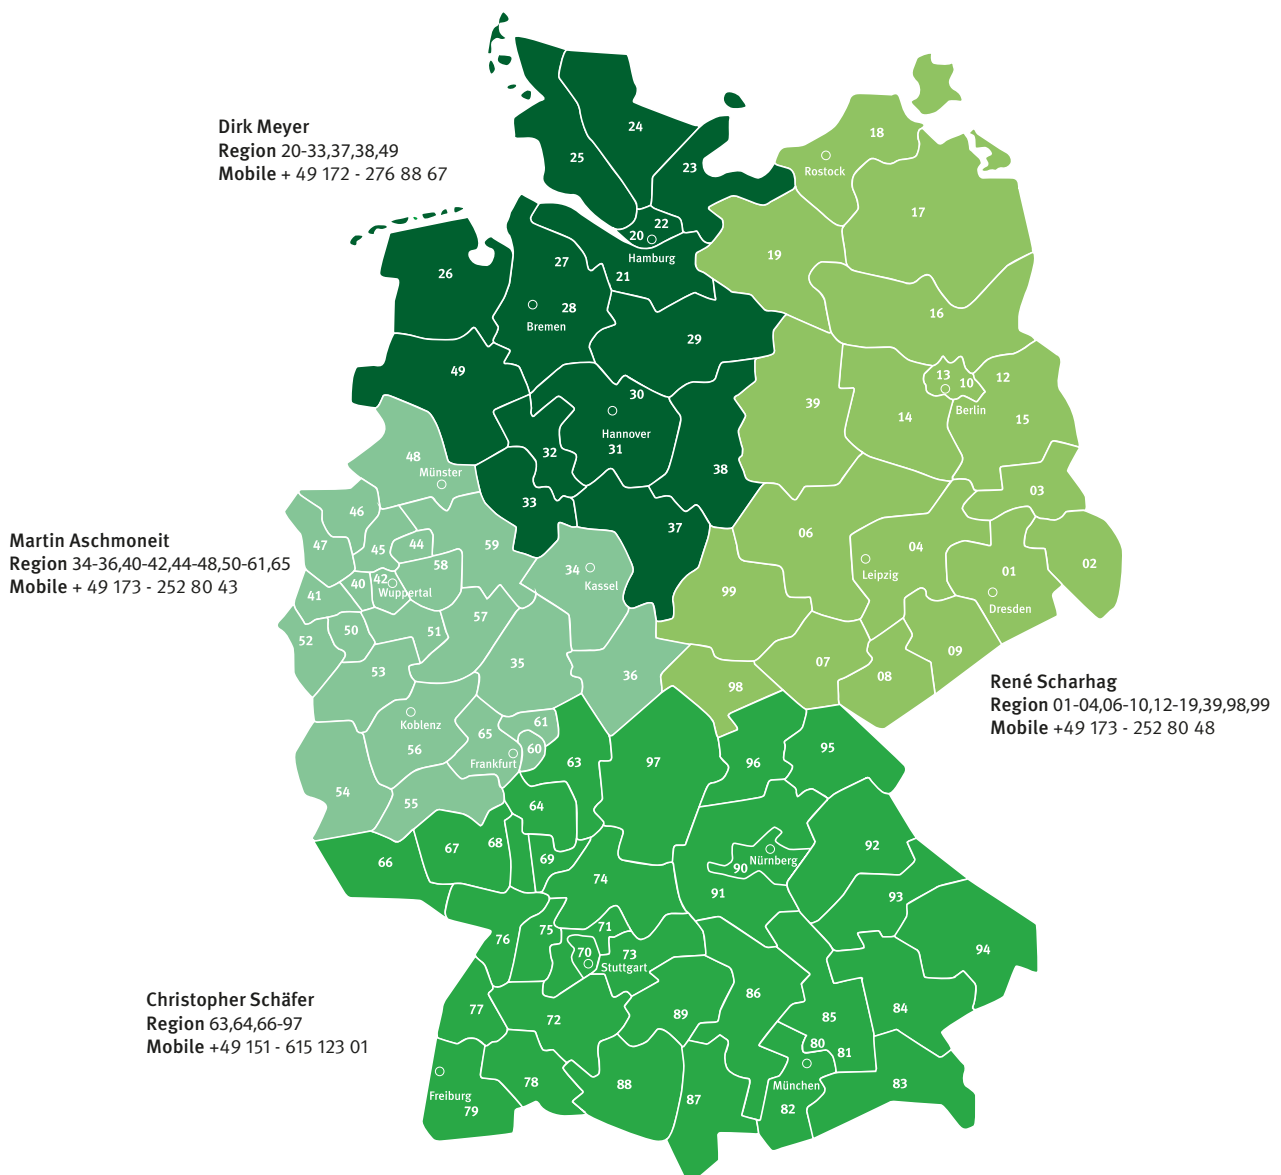

DIY Sales Team

ERFURT & SOHN KG

Hugo-Erfurt-Str. 1
42399 Wuppertal, Germany

Your contacts

Mark Wasserfuhr
Head of Business Development DIY International
+ 49 202 6110 260
m.wasserfuhr@erfurt.com

Christine Books
Key Account Manager
+ 49 202 6110 392
c.books@erfurt.com

Steffen Renfordt
Key Account Manager
+ 49 202 6110 464
s.renfordt@erfurt.com